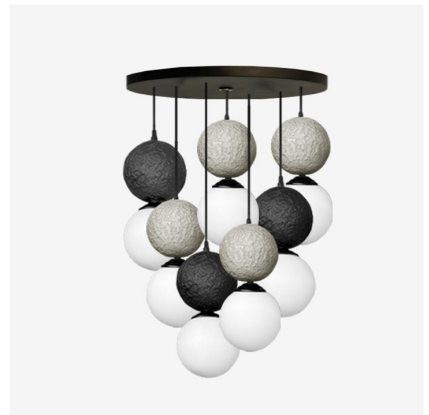

## ARALIK (ah-rah-luhk) Wall Clock

Length: 30 cm  
Width: 30 cm  
Depth: 4 cm

Texture:  
Simple | Pepet | Dior | Ada  
custom textures available

7 Colors + [Custom Colors]

With nearly a decade of experience in designing and producing decorative products, we proudly stand as the world's first manufacturer to develop a unique formulation called '**Highcement**', a luxurious innovation that enhances both living and working environments.