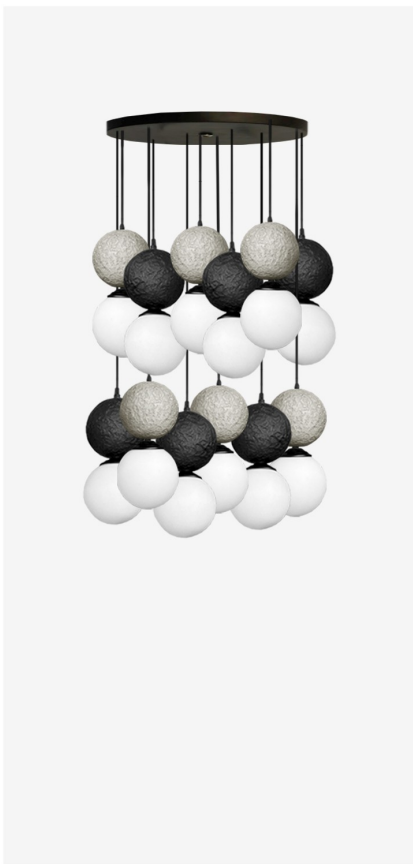

## RELA (reh-lah) Wall Clock

Length: 30 cm  
Width: 30 cm  
Depth: 4 cm

Texture:  
Simple | Pepet | Dior | Ada  
custom textures available

7 Colors + [Custom Colors]

## ARALIK (ah-rah-luhk) Wall Clock

Length: 30 cm  
Width: 30 cm  
Depth: 4 cm

Texture:  
Simple | Pepet | Dior | Ada  
custom textures available

7 Colors + [Custom Colors]

With nearly a decade of experience in designing and producing decorative products, we proudly stand as the world's first manufacturer to develop a unique formulation called '**Highcement**', a luxurious innovation that enhances both living and working environments.