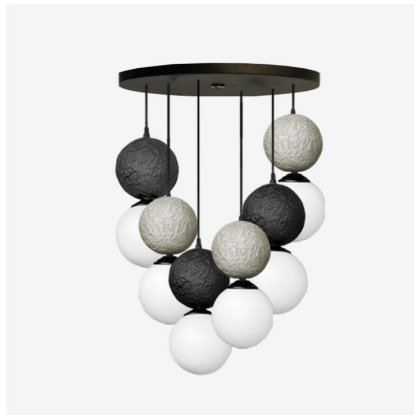

## ARALIK (ah-rah-luhk) Wall Clock

Length: 30 cm  
Width: 30 cm  
Depth: 4 cm

Texture:  
Simple | Pepet | Dior | Ada  
custom textures available

7 Colors + [Custom Colors]

With nearly a decade of experience in designing and producing decorative products, we proudly stand as the world's first manufacturer to develop a unique formulation called '**Highcement**', a luxurious innovation that enhances both living and working environments.