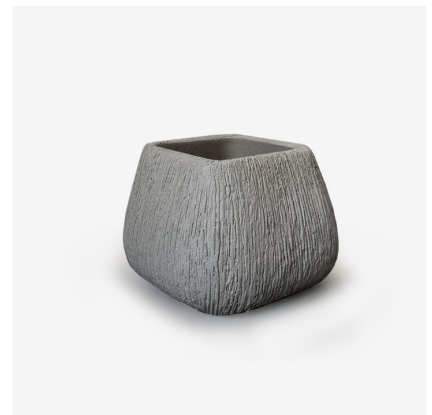

7 Colors + [Custom Colors]

**SUKULENT**  
(soo-koo-lent)  
Vase

Length: 33 cm  
Width: 13 cm  
Height: 8 cm

Texture:  
Simple | Pepet | Dior | Ada  
custom textures available

7 Colors + [Custom Colors]

**OLYMPIA**  
(oh-limh-pia)  
Vase