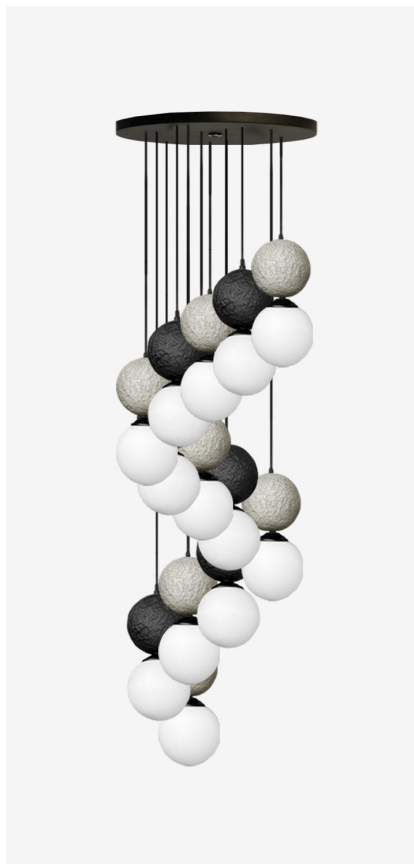

## RELA (reh-lah) Wall Clock

Length: 30 cm  
Width: 30 cm  
Depth: 4 cm

Texture:  
Simple | Pepet | Dior | Ada  
custom textures available

7 Colors + [Custom Colors]

## ARALIK (ah-rah-luhk) Wall Clock

Length: 30 cm  
Width: 30 cm  
Depth: 4 cm

Texture:  
Simple | Pepet | Dior | Ada  
custom textures available

7 Colors + [Custom Colors]

With nearly a decade of experience in designing and producing decorative products, we proudly stand as the world's first manufacturer to develop a unique formulation called '**Highcement**', a luxurious innovation that enhances both living and working environments.