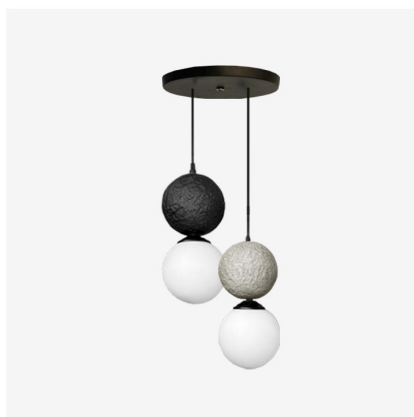

## RELA (reh-lah) Wall Clock

Length: 30 cm  
Width: 30 cm  
Depth: 4 cm

Texture:  
Simple | Pepet | Dior | Ada  
custom textures available

7 Colors + [Custom Colors]

## ARALIK (ah-rah-luhk) Wall Clock

Length: 30 cm  
Width: 30 cm  
Depth: 4 cm

Texture:  
Simple | Pepet | Dior | Ada  
custom textures available

7 Colors + [Custom Colors]

With nearly a decade of experience in designing and producing decorative products, we proudly stand as the world's first manufacturer to develop a unique formulation called '**Highcement**', a luxurious innovation that enhances both living and working environments.