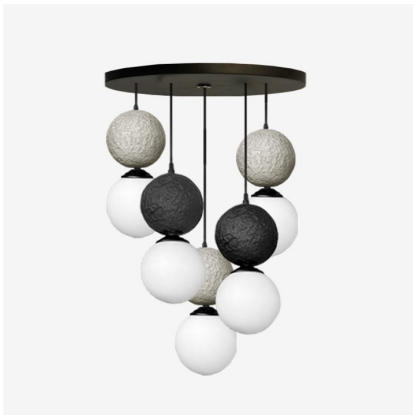

## ARALIK (ah-rah-luhk) Wall Clock

Length: 30 cm  
Width: 30 cm  
Depth: 4 cm

Texture:  
Simple | Pepet | Dior | Ada  
custom textures available

7 Colors + [Custom Colors]

With nearly a decade of experience in designing and producing decorative products, we proudly stand as the world's first manufacturer to develop a unique formulation called '**Highcement**', a luxurious innovation that enhances both living and working environments.