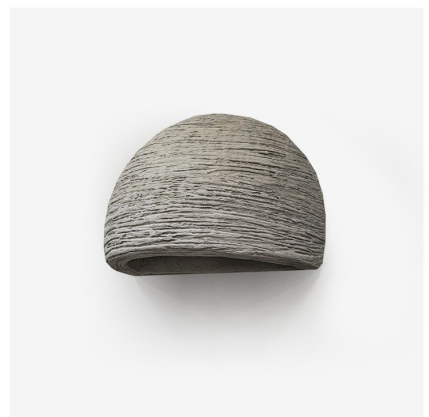

## RELA (reh-lah) Wall Clock

Length: 30 cm  
Width: 30 cm  
Depth: 4 cm

Texture:  
Simple | Pepet | Dior | Ada  
custom textures available

7 Colors + [Custom Colors]

## ARALIK (ah-rah-luhk) Wall Clock

Length: 30 cm  
Width: 30 cm  
Depth: 4 cm

Texture:  
Simple | Pepet | Dior | Ada  
custom textures available

7 Colors + [Custom Colors]

With nearly a decade of experience in designing and producing decorative products, we proudly stand as the world's first manufacturer to develop a unique formulation called '**Highcement**', a luxurious innovation that enhances both living and working environments.