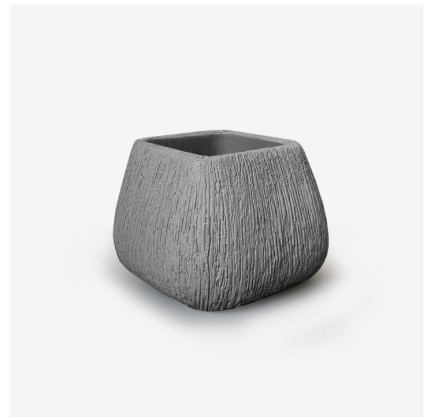

## ARALIK (ah-rah-luhk) Wall Clock

Length: 30 cm  
Width: 30 cm  
Depth: 4 cm

Texture:  
Simple | Pepet | Dior | Ada  
custom textures available

7 Colors + [Custom Colors]

With nearly a decade of experience in designing and producing decorative products, we proudly stand as the world's first manufacturer to develop a unique formulation called '**Highcement**', a luxurious innovation that enhances both living and working environments.