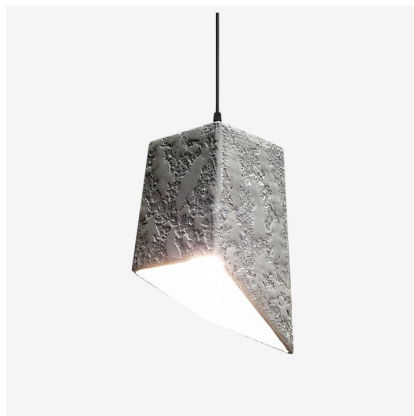

## RELA (reh-lah) Wall Clock

Length: 30 cm  
Width: 30 cm  
Depth: 4 cm

Texture:  
Simple | Pepet | Dior | Ada  
custom textures available

7 Colors + [Custom Colors]

## ARALIK (ah-rah-luhk) Wall Clock

Length: 30 cm  
Width: 30 cm  
Depth: 4 cm

Texture:  
Simple | Pepet | Dior | Ada  
custom textures available

7 Colors + [Custom Colors]

With nearly a decade of experience in designing and producing decorative products, we proudly stand as the world's first manufacturer to develop a unique formulation called '**Highcement**', a luxurious innovation that enhances both living and working environments.