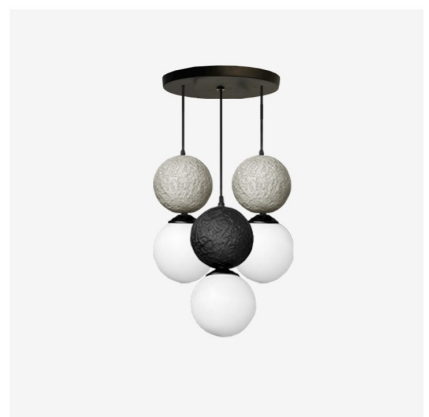

## RELA (reh-lah) Wall Clock

Length: 30 cm  
Width: 30 cm  
Depth: 4 cm

Texture:  
Simple | Pepet | Dior | Ada  
custom textures available

7 Colors + [Custom Colors]

## ARALIK (ah-rah-luhk) Wall Clock

Length: 30 cm  
Width: 30 cm  
Depth: 4 cm

Texture:  
Simple | Pepet | Dior | Ada  
custom textures available

7 Colors + [Custom Colors]

With nearly a decade of experience in designing and producing decorative products, we proudly stand as the world's first manufacturer to develop a unique formulation called '**Highcement**', a luxurious innovation that enhances both living and working environments.