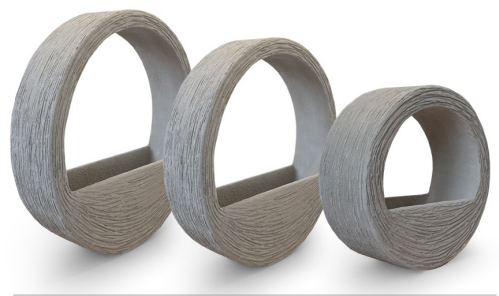

FLORA (flo-rah) Wall Planter

S
Diameter: 30 cm
Depth: 12 cm

M
Diameter: 40 cm
Depth: 12 cm

L
Diameter: 50 cm
Depth: 12 cm

Texture:
Simple | Pepet | Dior | Ada
custom textures available

7 Colors + [Custom Colors]