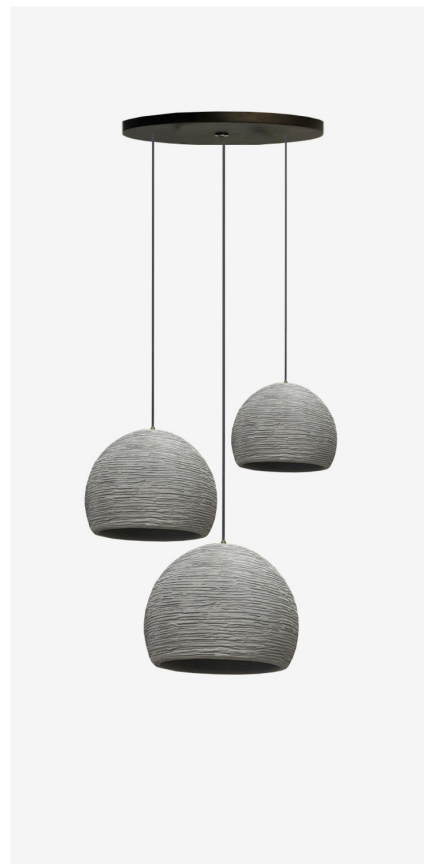

## RELA (reh-lah) Wall Clock

Length: 30 cm  
Width: 30 cm  
Depth: 4 cm

Texture:  
Simple | Pepet | Dior | Ada  
custom textures available

7 Colors + [Custom Colors]

## ARALIK (ah-rah-luhk) Wall Clock

Length: 30 cm  
Width: 30 cm  
Depth: 4 cm

Texture:  
Simple | Pepet | Dior | Ada  
custom textures available

7 Colors + [Custom Colors]

With nearly a decade of experience in designing and producing decorative products, we proudly stand as the world's first manufacturer to develop a unique formulation called '**Highcement**', a luxurious innovation that enhances both living and working environments.